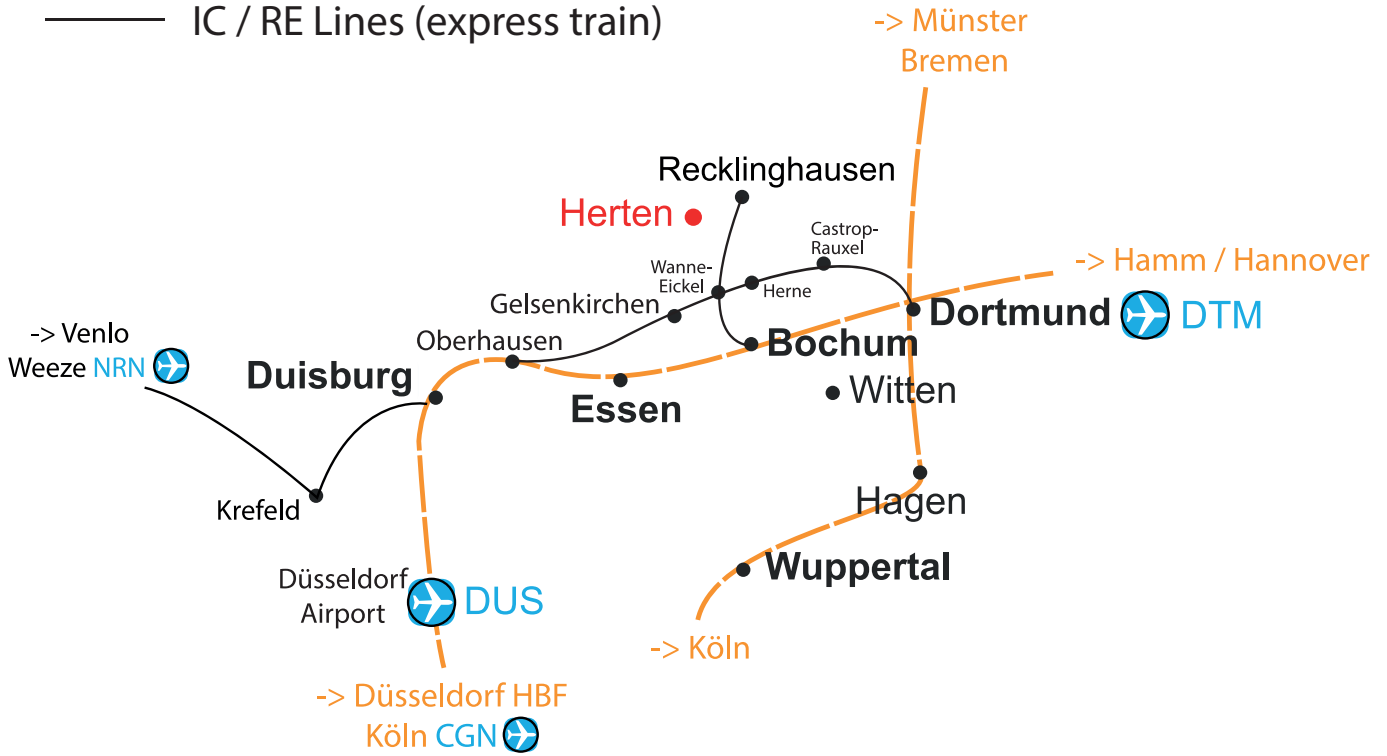

Direction to Waldritter main office in Herten (Ruhr Area, North-Rhine Westfalia) by public transport

Train connections in the Ruhr Area

— ICE (Highspeed Train)

— IC / RE Lines (express train)

Bus connection from train stations